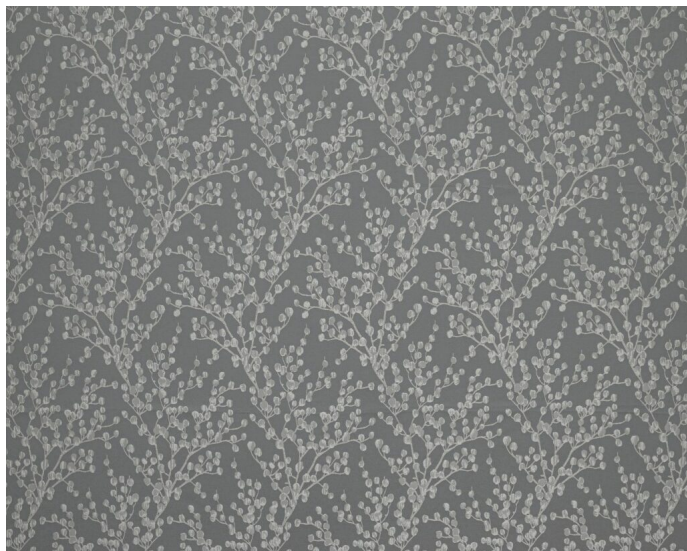

## Ashley Wilde Caversham Berkeley Shadow

Ashley Wilde Caversham Berkeley Shadow

Rating: Not Rated Yet

**Price**

[Ask a question about this product](#)

Manufacturer [Ashley Wilde](#)

Description

Suitable for drapes, blinds and accessories.